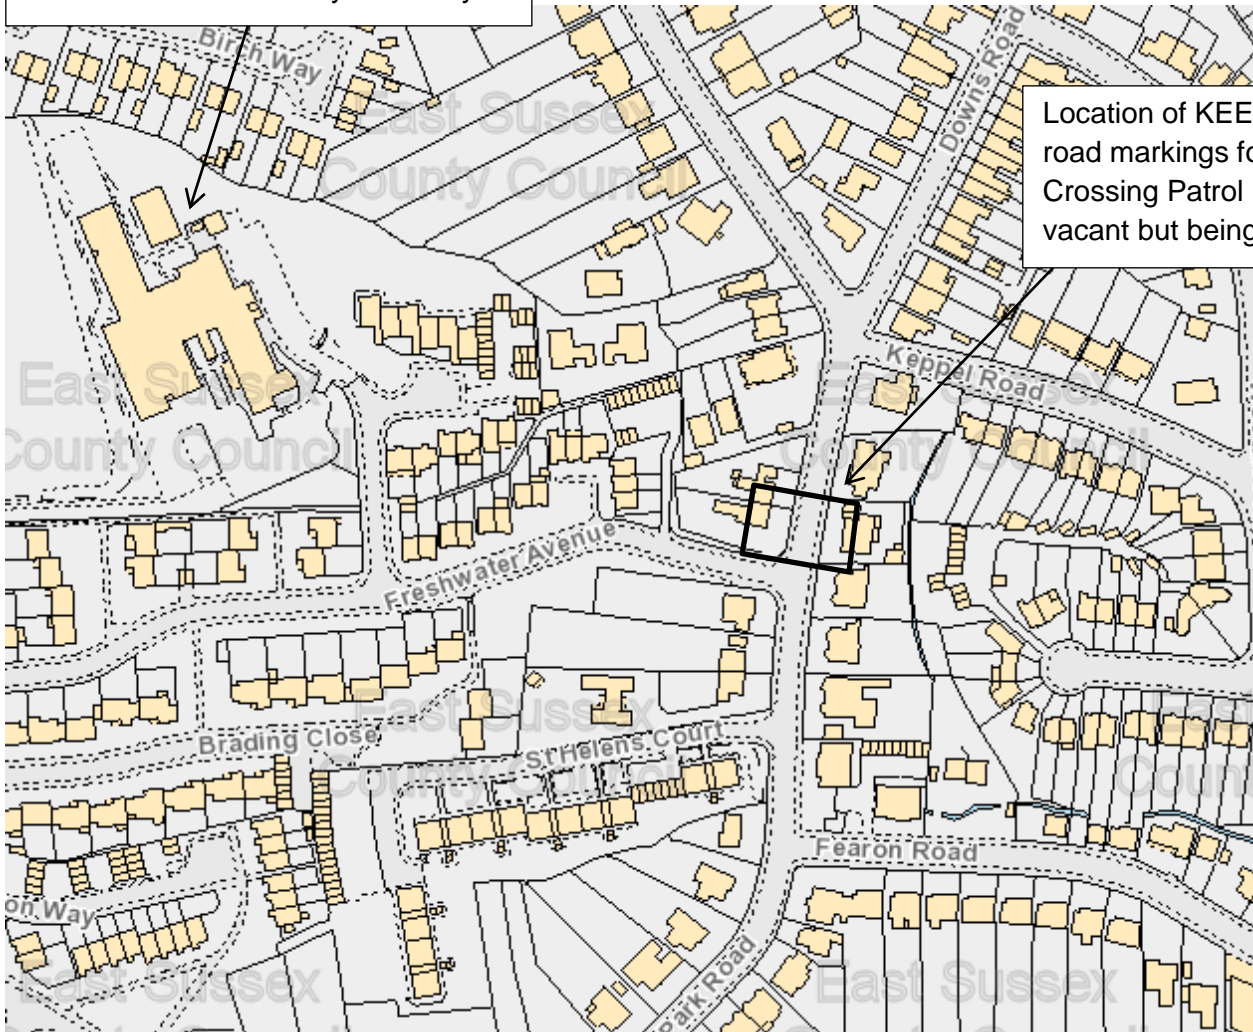

ARK Blacklands Primary Academy

Location of KEEP CLEAR road markings for School Crossing Patrol (currently vacant but being advertised)

St Helen's Park Road: view northbound towards Freshwater Avenue

St Helen's Park Road: view southbound towards Freshwater Avenue

St Helen's Park Road: southbound view of School Crossing Patrol site  
(located north of Freshwater Avenue)