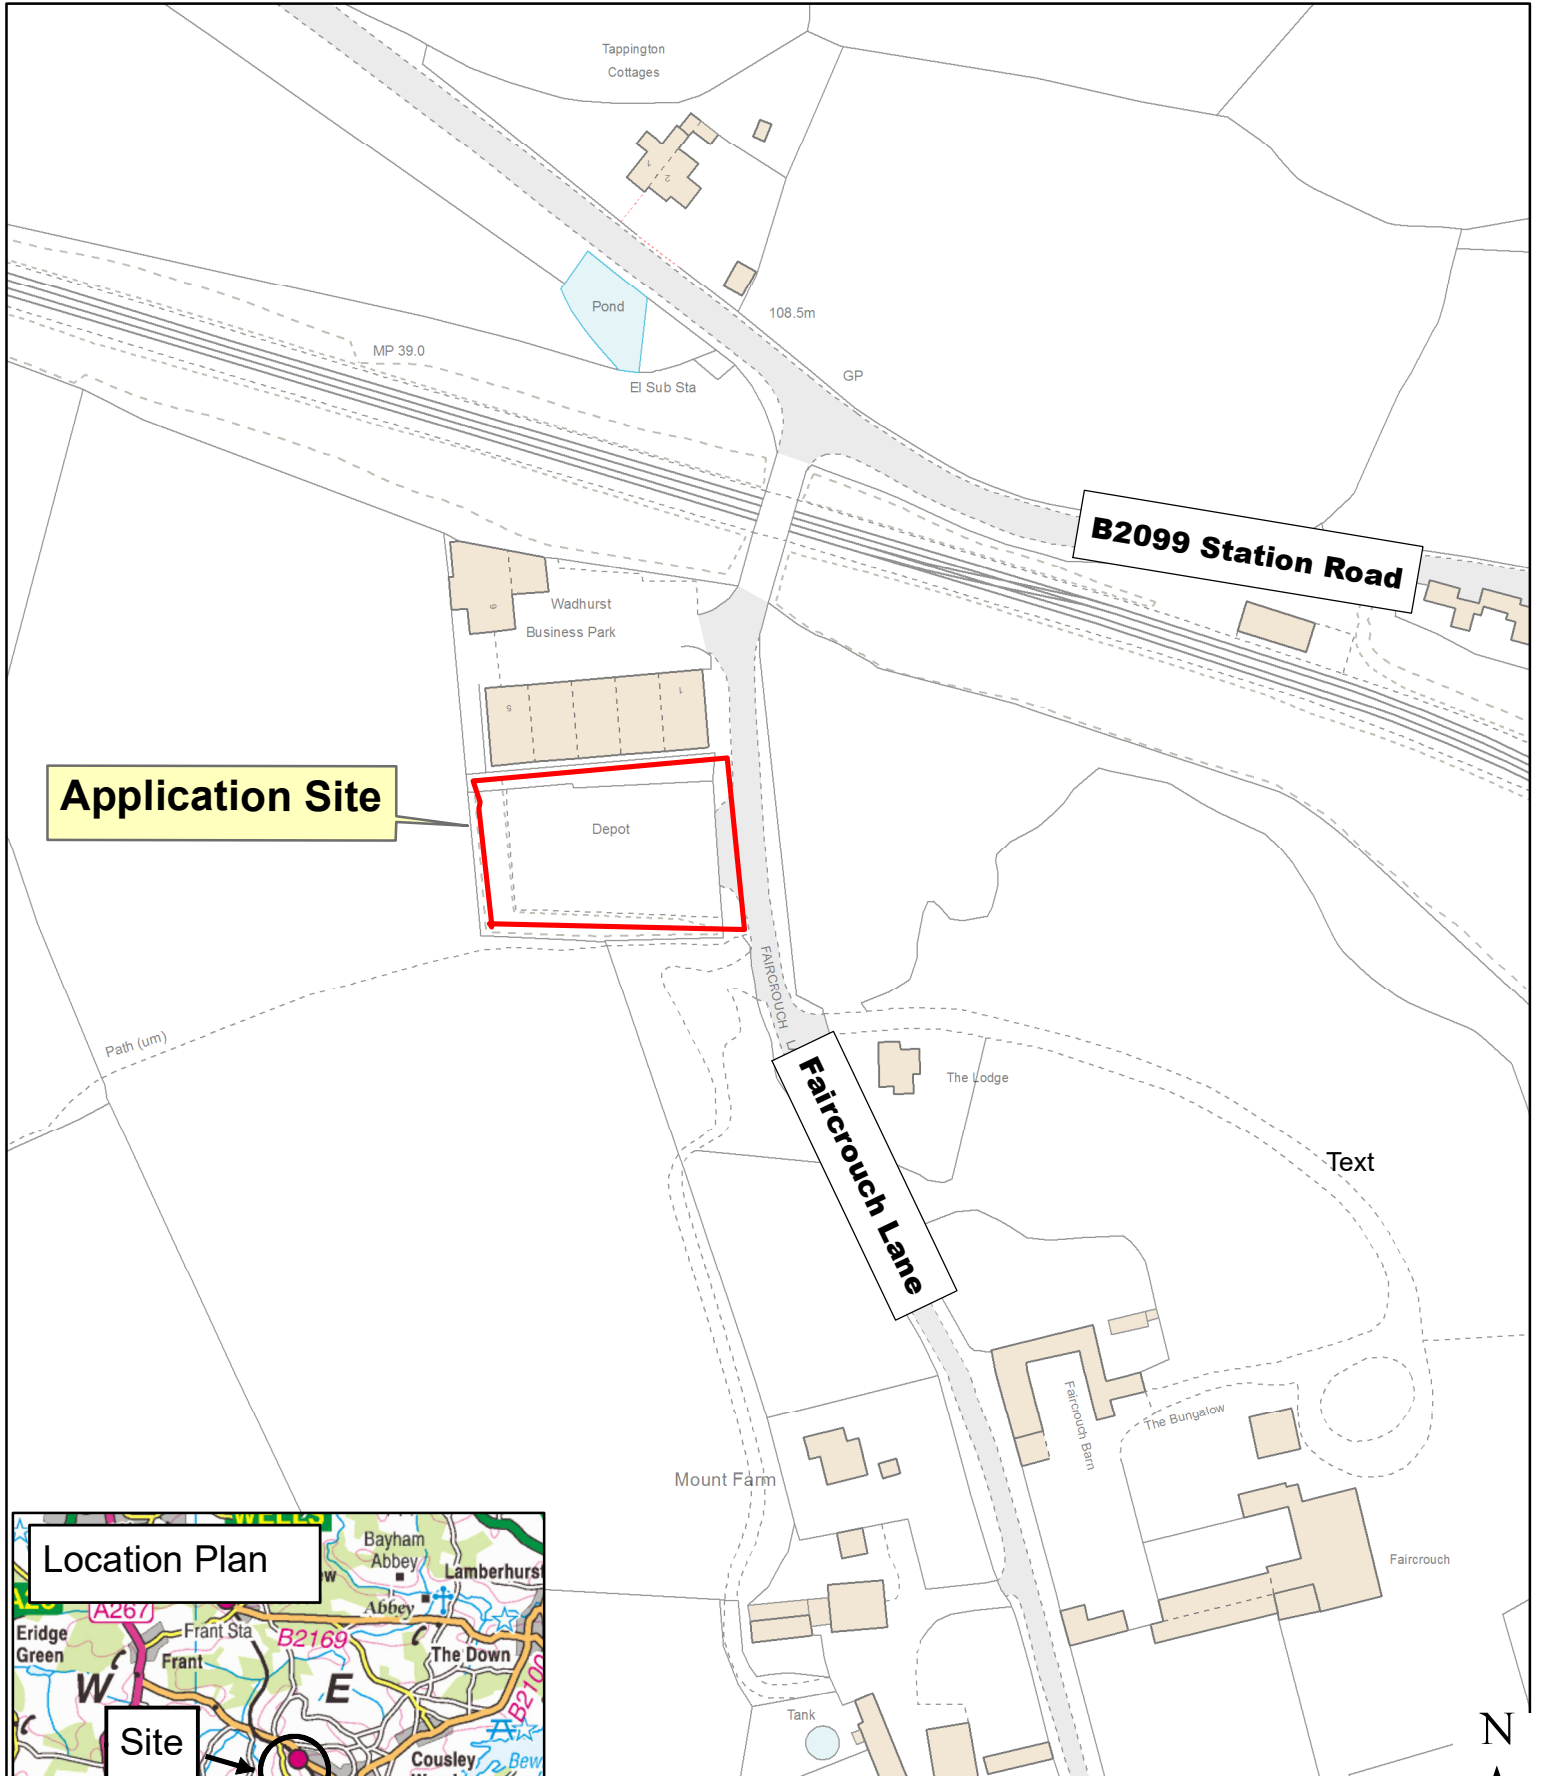

WD/859/CM - Faircrouch Depot, Household Waste Recycling. Faircrouch Lane Wadhurst TN5 6PT

Rupert Clubb BEng (Hons) CEng MICE, Director of Communities, Economy and Transport, East Sussex County Council

Reproduced from the Ordnance Survey mapping with the permission of the Controller of Her Majesty's Stationary Office © Crown Copyright. Unauthorised reproduction infringes Crown copyright and may lead to prosecution or civil proceedings. East Sussex County Council