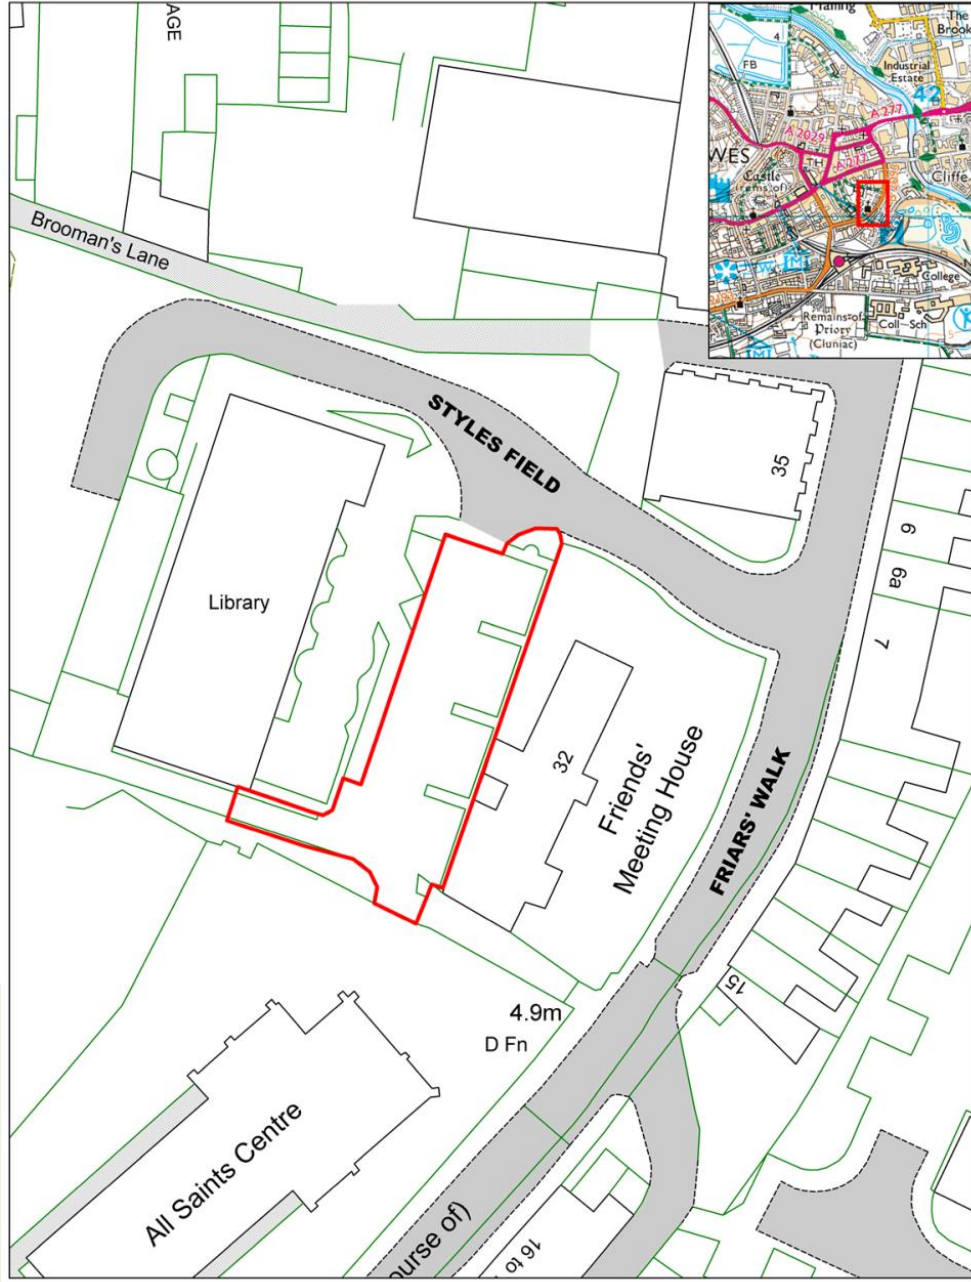

# Traffic Regulation Order: Friends Meeting House Car Park, Styles Field, Lewes

Friends Meeting House Car Park Proposal

**Friends Meeting House Car Park**  
Lewes

|         |            |
|---------|------------|
|         | N          |
| SCALE   | 1:500      |
| DATE    | 05/07/2018 |
| MAP REF | CP58       |

# Traffic Regulation Order: Friends Meeting House Car Park, Styles Field, Lewes

Friends Meeting House Car Park Proposal