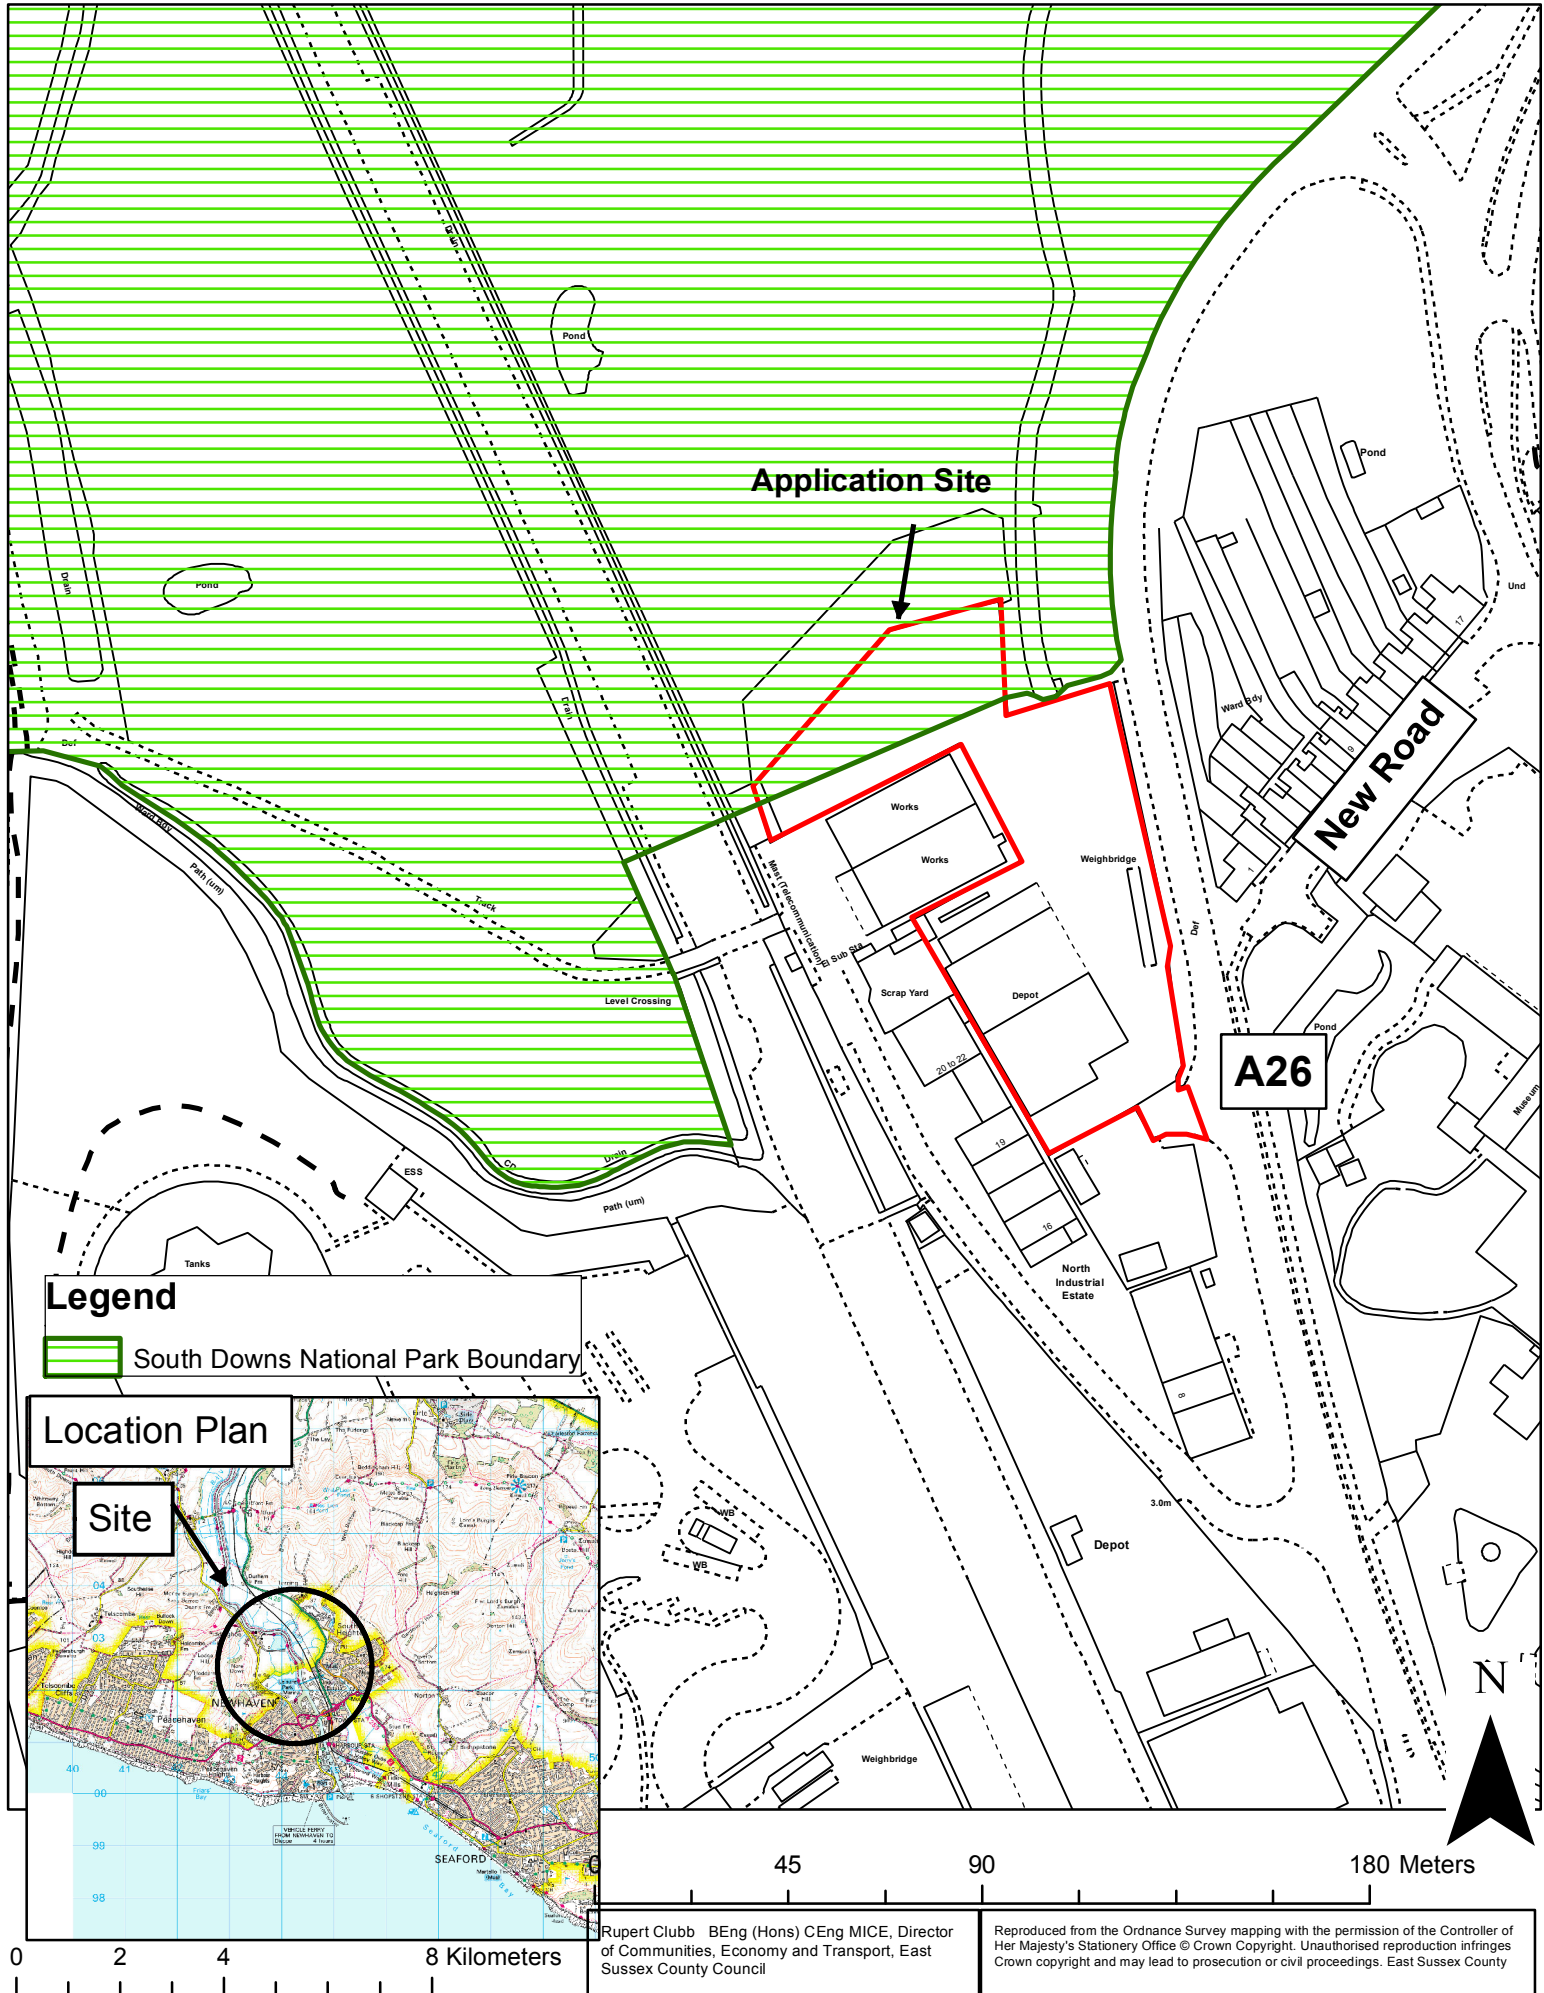

# LW/839/CM

## Greenacre Recycling Ltd, New Road Industrial Estate, Newhaven, BN9 0HE

**Application Site**

**A26**

**Legend**

South Downs National Park Boundary

**Location Plan**

**Site**