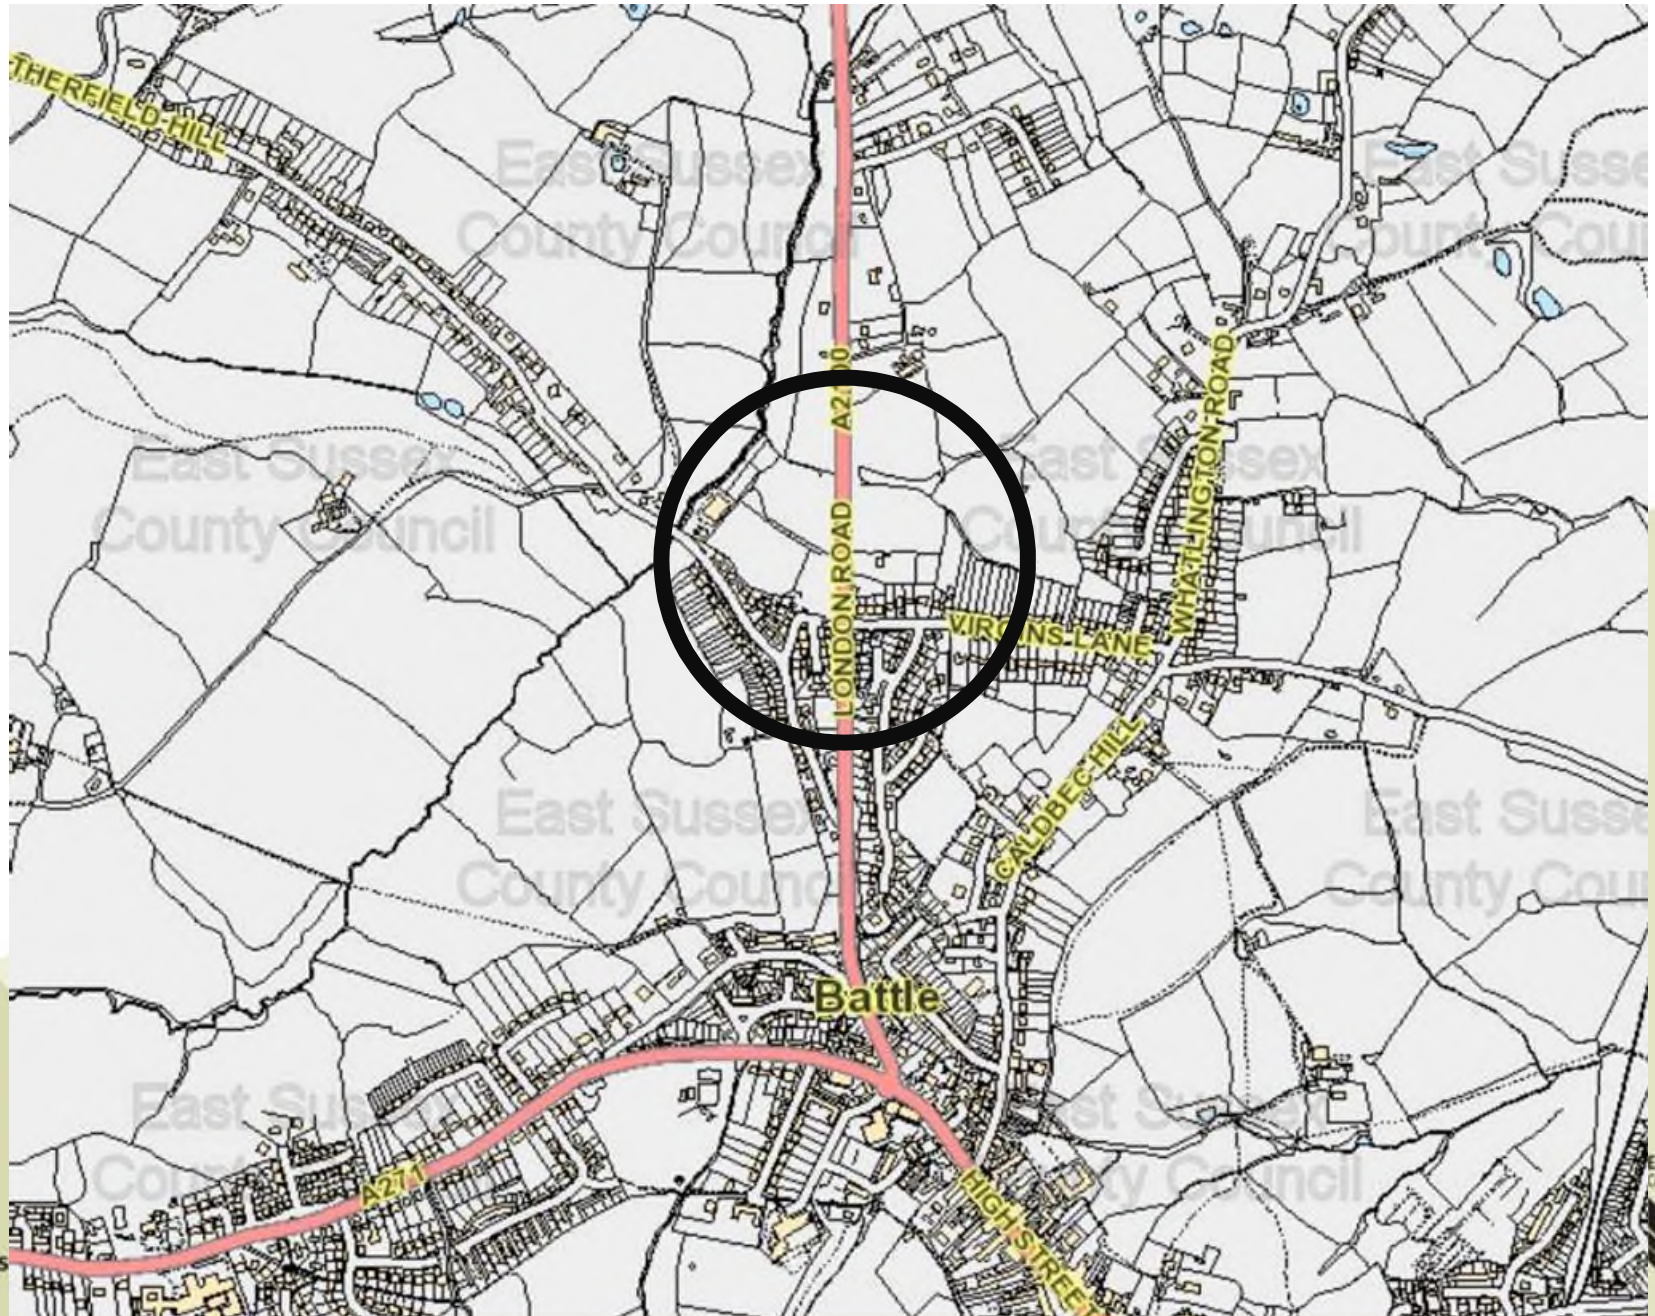

Traffic Regulation Order: A2100, London Road, Battle

Proposed extension of 40mph speed limit

Existing 60mph Speed Limit

Proposed 40mph Speed Limit

Existing 40mph Speed Limit

Traffic Regulation Order: A2100, London Road, Battle

Proposed extension of 40mph speed limit

East Sussex County Council Planning Committee