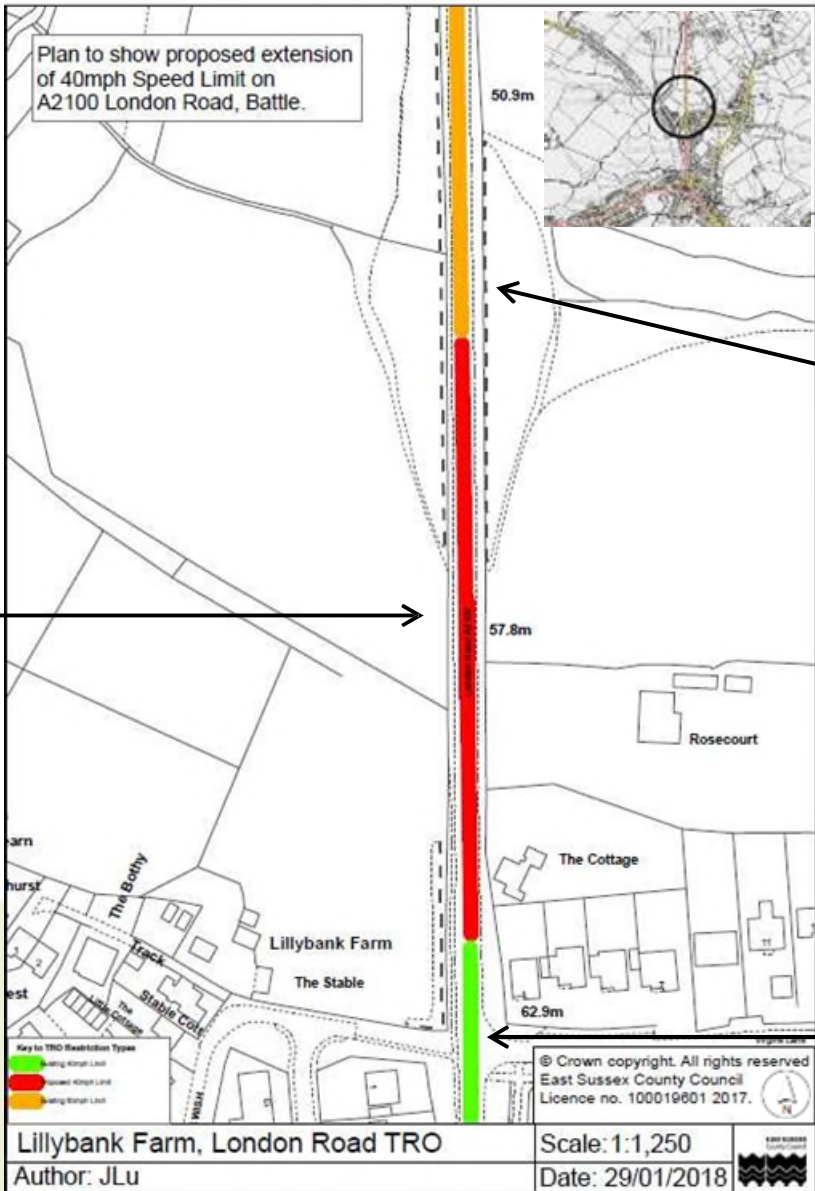

Traffic Regulation Order: A2100, London Road, Battle

Proposed extension of 40mph speed limit

Existing 60mph Speed Limit

Proposed 40mph Speed Limit

Existing 40mph Speed Limit

Traffic Regulation Order: A2100, London Road, Battle

Proposed extension of 40mph speed limit

East Sussex County Council Planning Committee