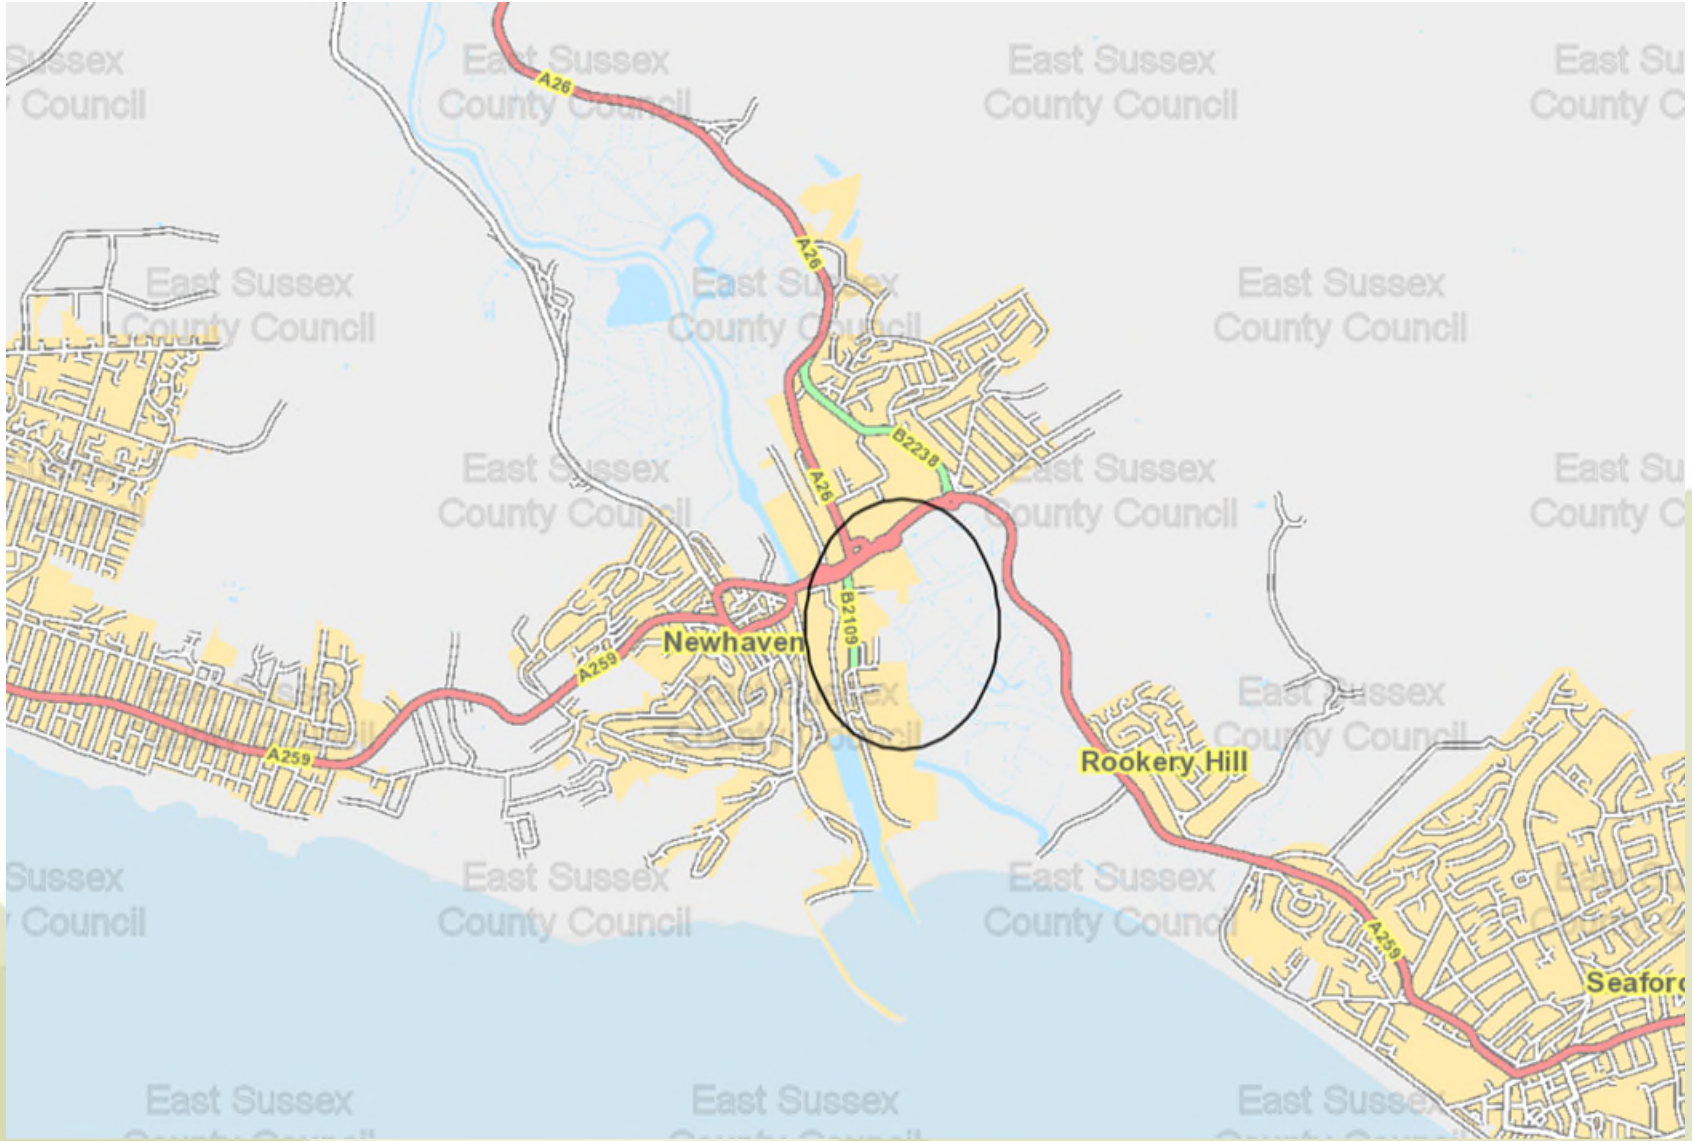

# Traffic Regulation Order: McKinlay Way, Newhaven

Proposed extension of 30mph speed limit and No Waiting At Anytime

# Location Plan