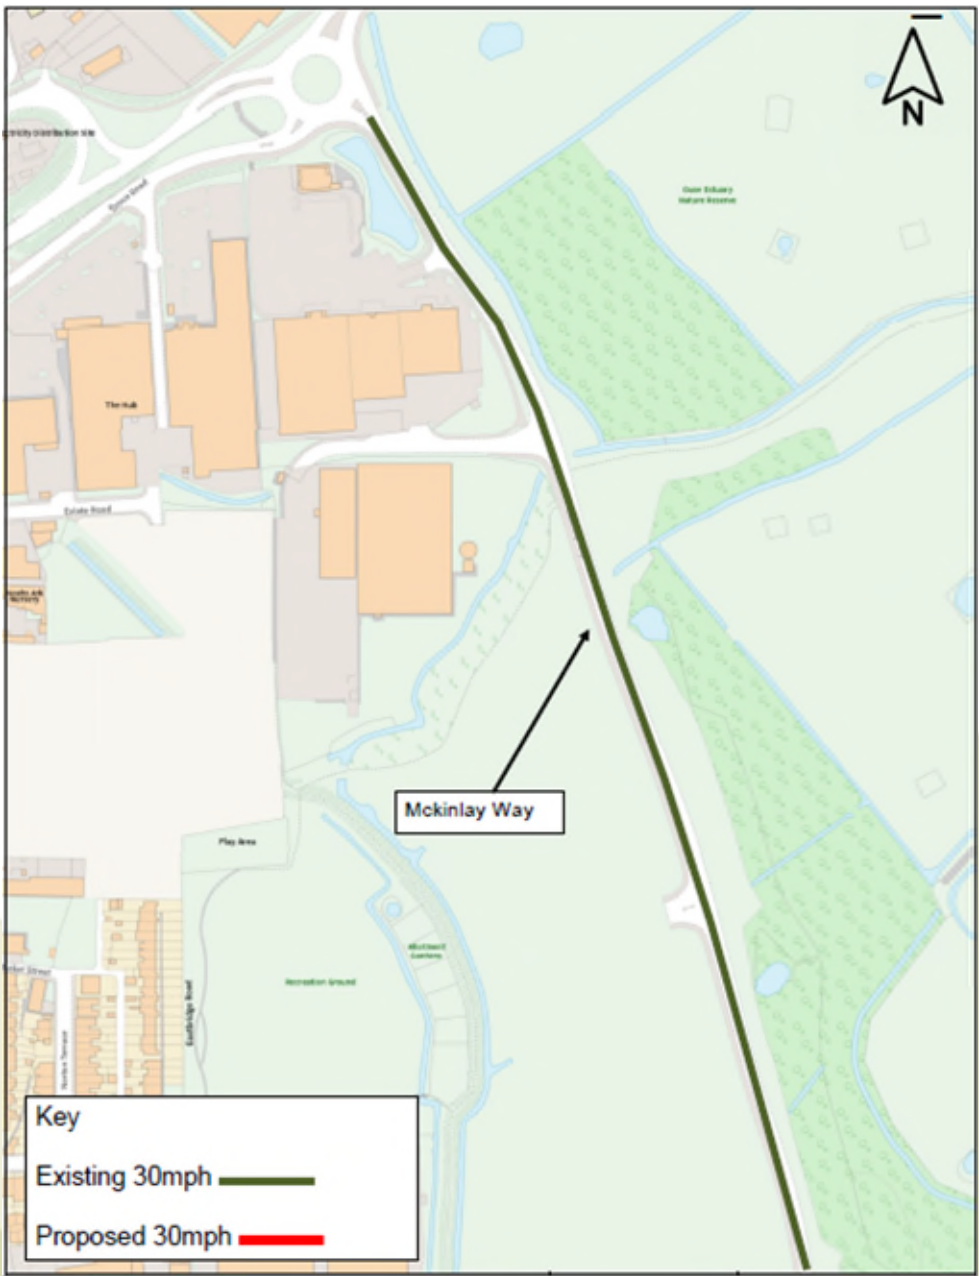

# Traffic Regulation Order: McKinlay Way, Newhaven

Proposed extension of 30mph speed limit and No Waiting At Anytime

# Location Plan