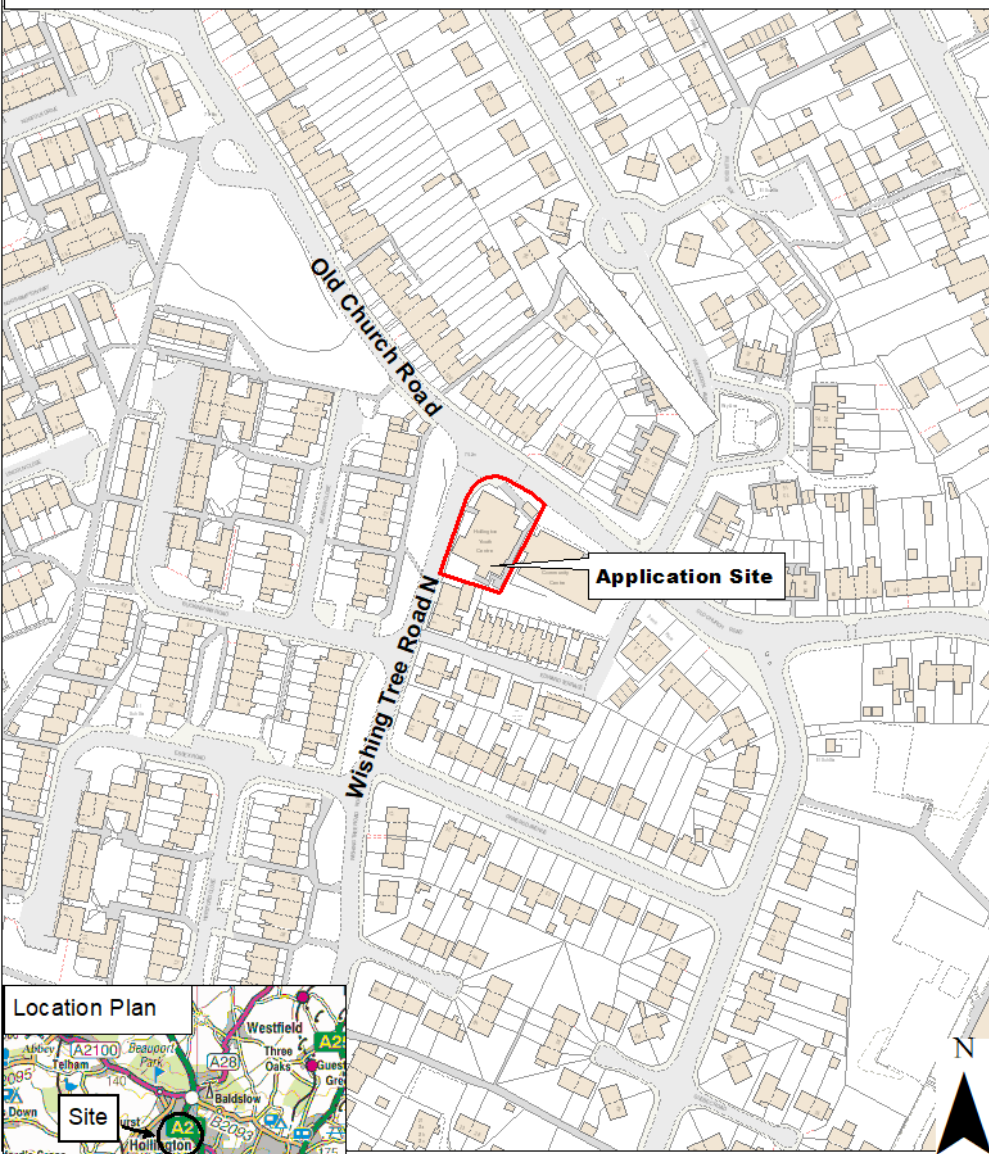

HS/3510/CC - Hollington Youth Centre, Wishing Tree Road
North, St Leonards-on-sea, East Sussex, TN38 9LL