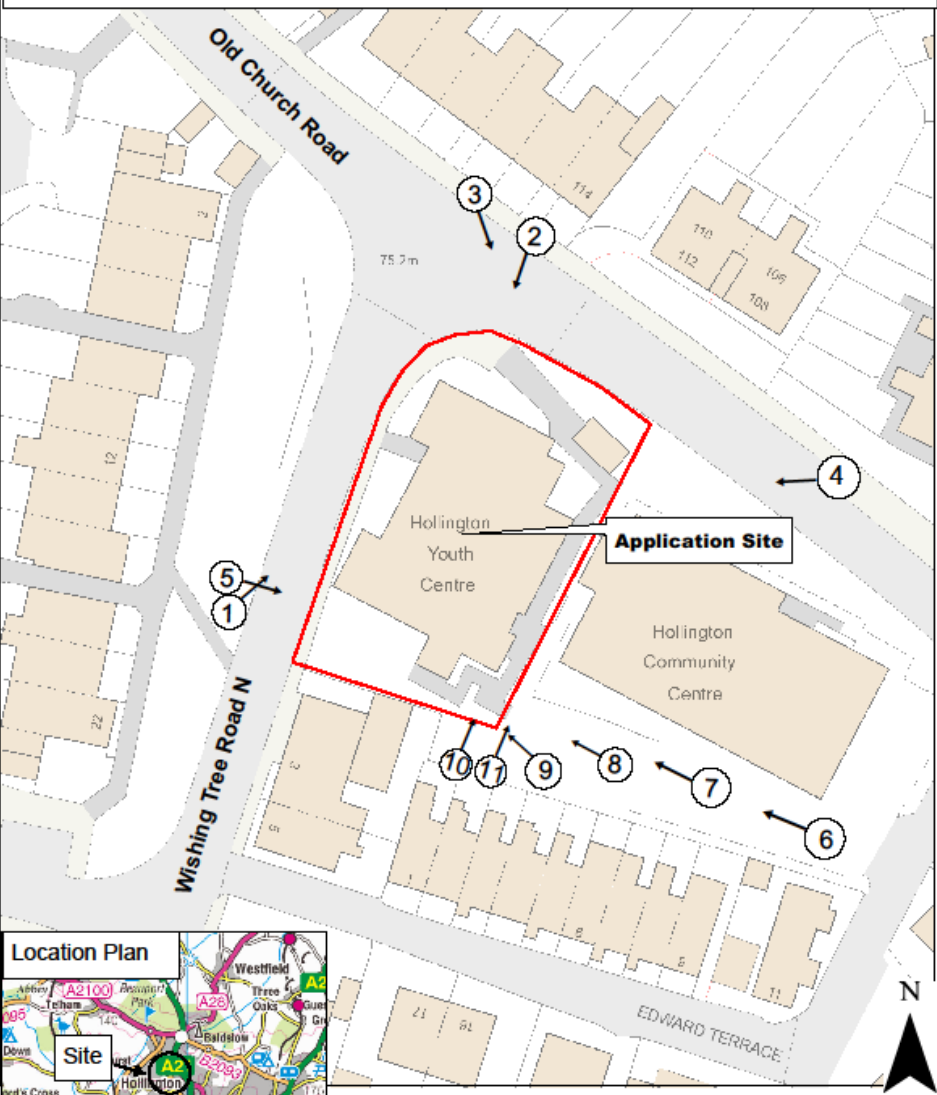

Plan showing location of photographs

HS/3510/CC - Hollington Youth Centre, Wishing Tree Road North, St Leonards-on-Sea, East Sussex, TN38 9LL