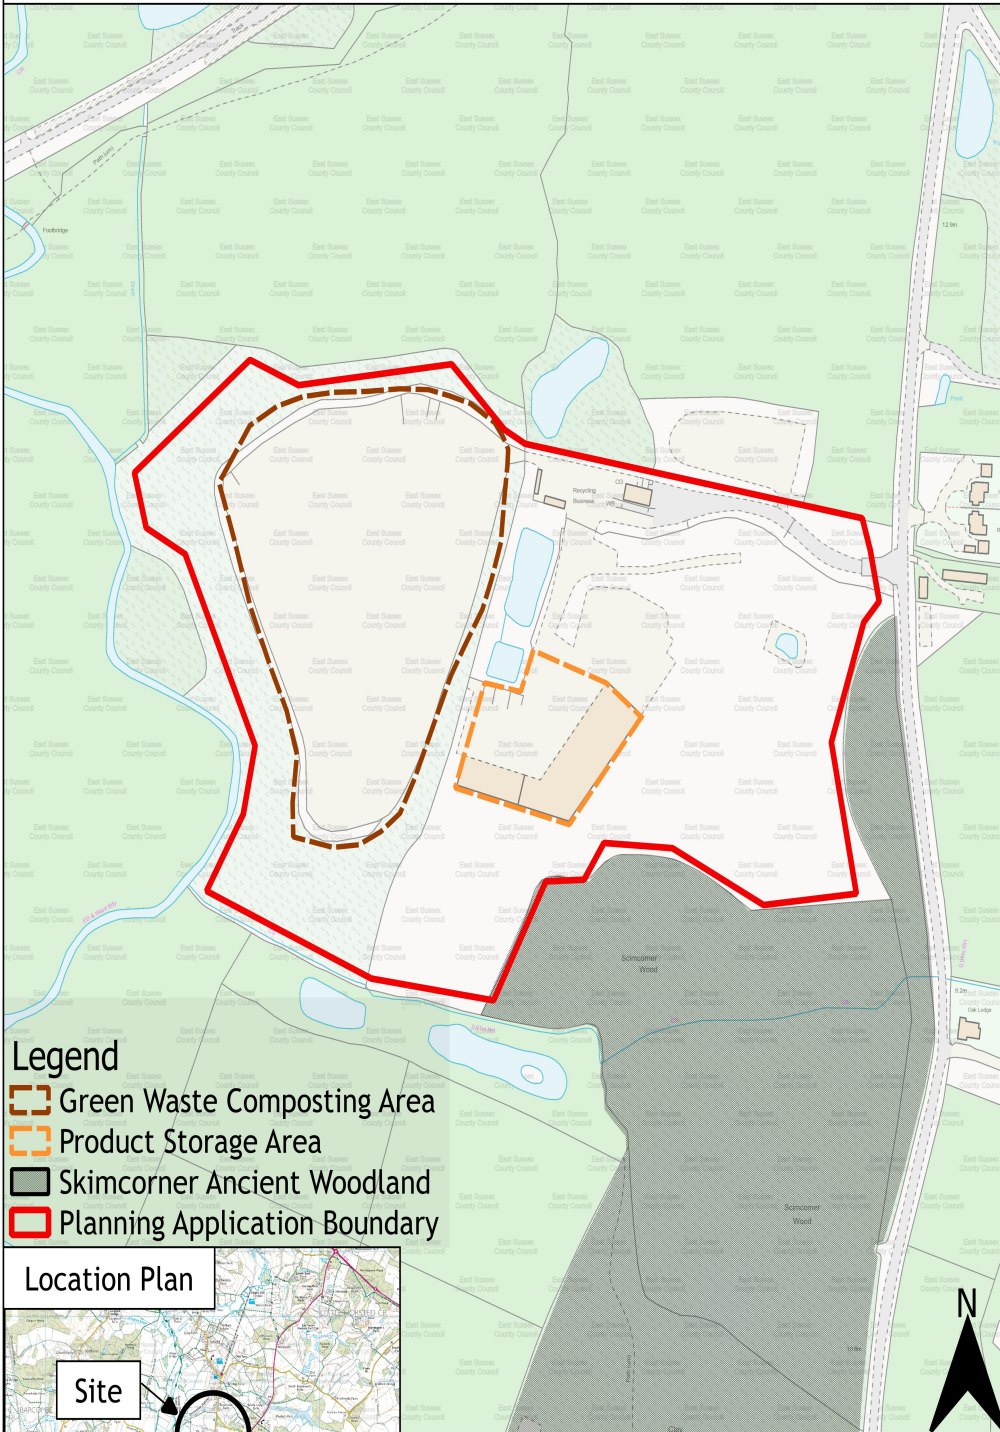

WD/904/CM - KPS Composting Site, Isfield Road, Isfield, East Sussex, TN22 5JJ

Legend

- Green Waste Composting Area
- Product Storage Area
- Skimcorner Ancient Woodland
- Planning Application Boundary

Location Plan

Rupert Clubb BEng (Hons) CEng MICE,
Director of Communities, Economy and
Transport, East Sussex County Council

Reproduced from the Ordnance Survey mapping with the permission
of the Controller of Her Majesty's Stationery Office © Crown
Copyright. Unauthorised reproduction infringes Crown copyright and
may lead to prosecution or civil proceedings. East Sussex County
Council, 100019601, 2017